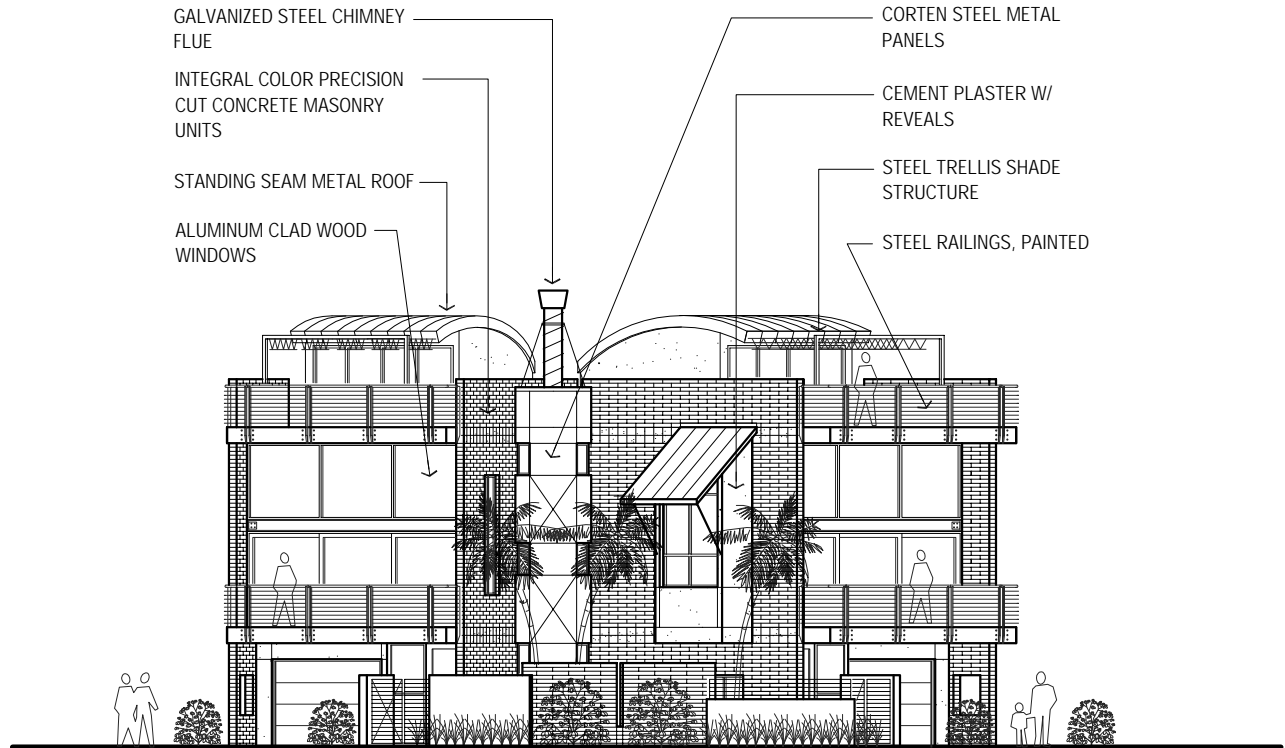

# The Residences at Woodmere Fairway

Scottsdale, AZ APN: 173-32-049A

CASE # 425-PA-2001 # 2

## South Elevation