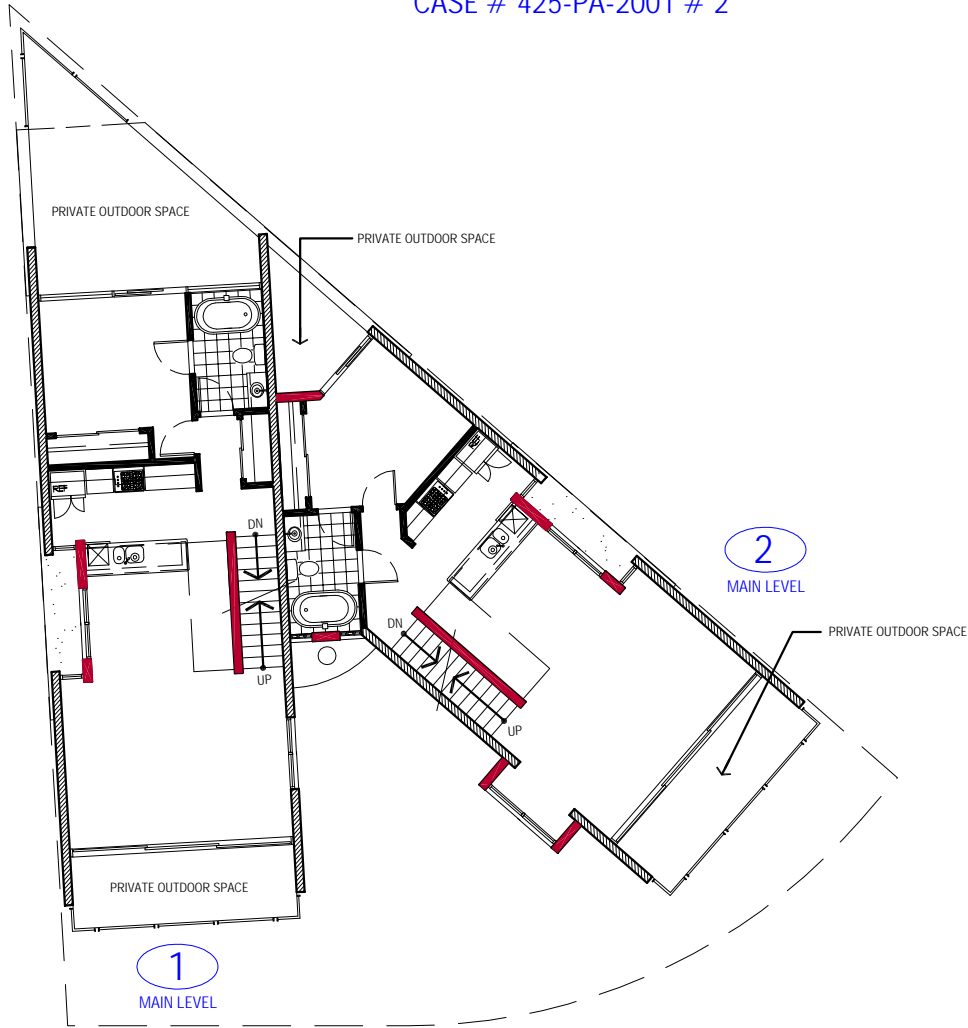

The Residences at Woodmere Fairway

Scottsdale, AZ APN: 173-32-049A

CASE # 425-PA-2001 # 2

2

NORTH