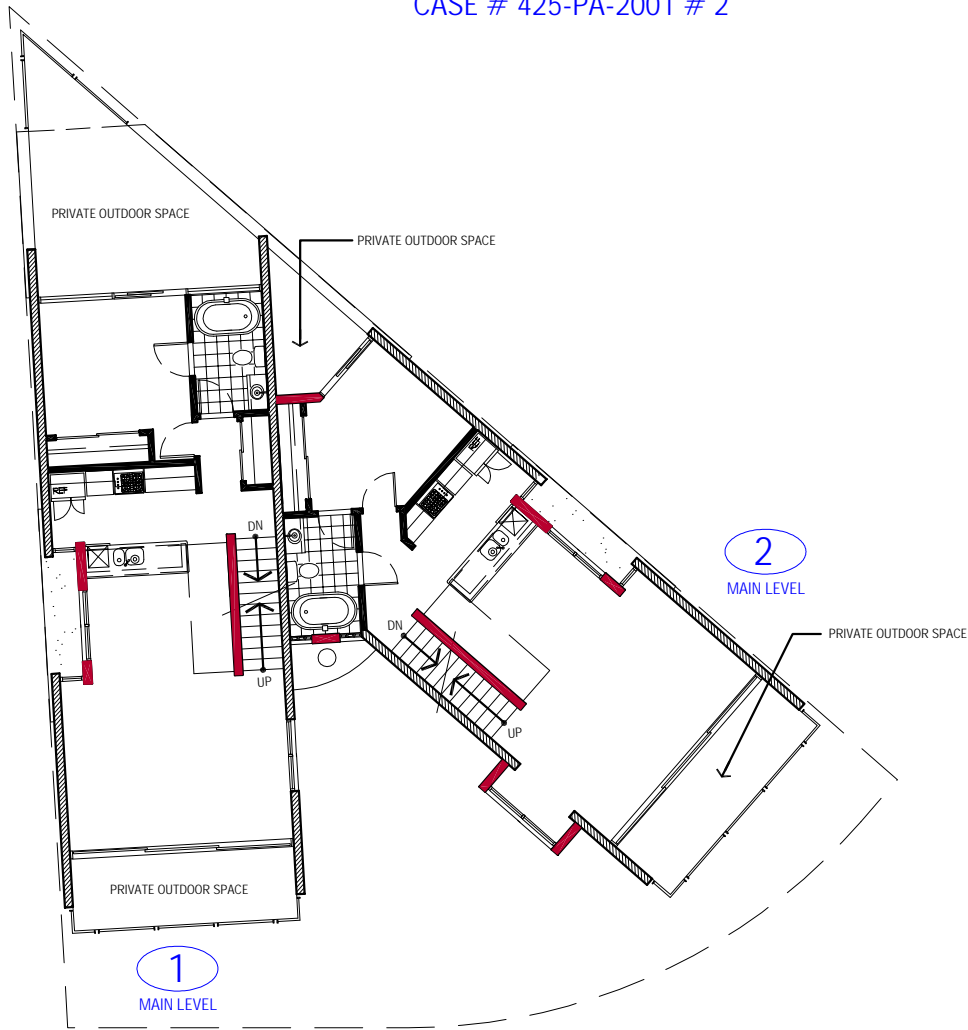

The Residences at Woodmere Fairway

Scottsdale, AZ APN: 173-32-049A

CASE # 425-PA-2001 # 2

2

NORTH