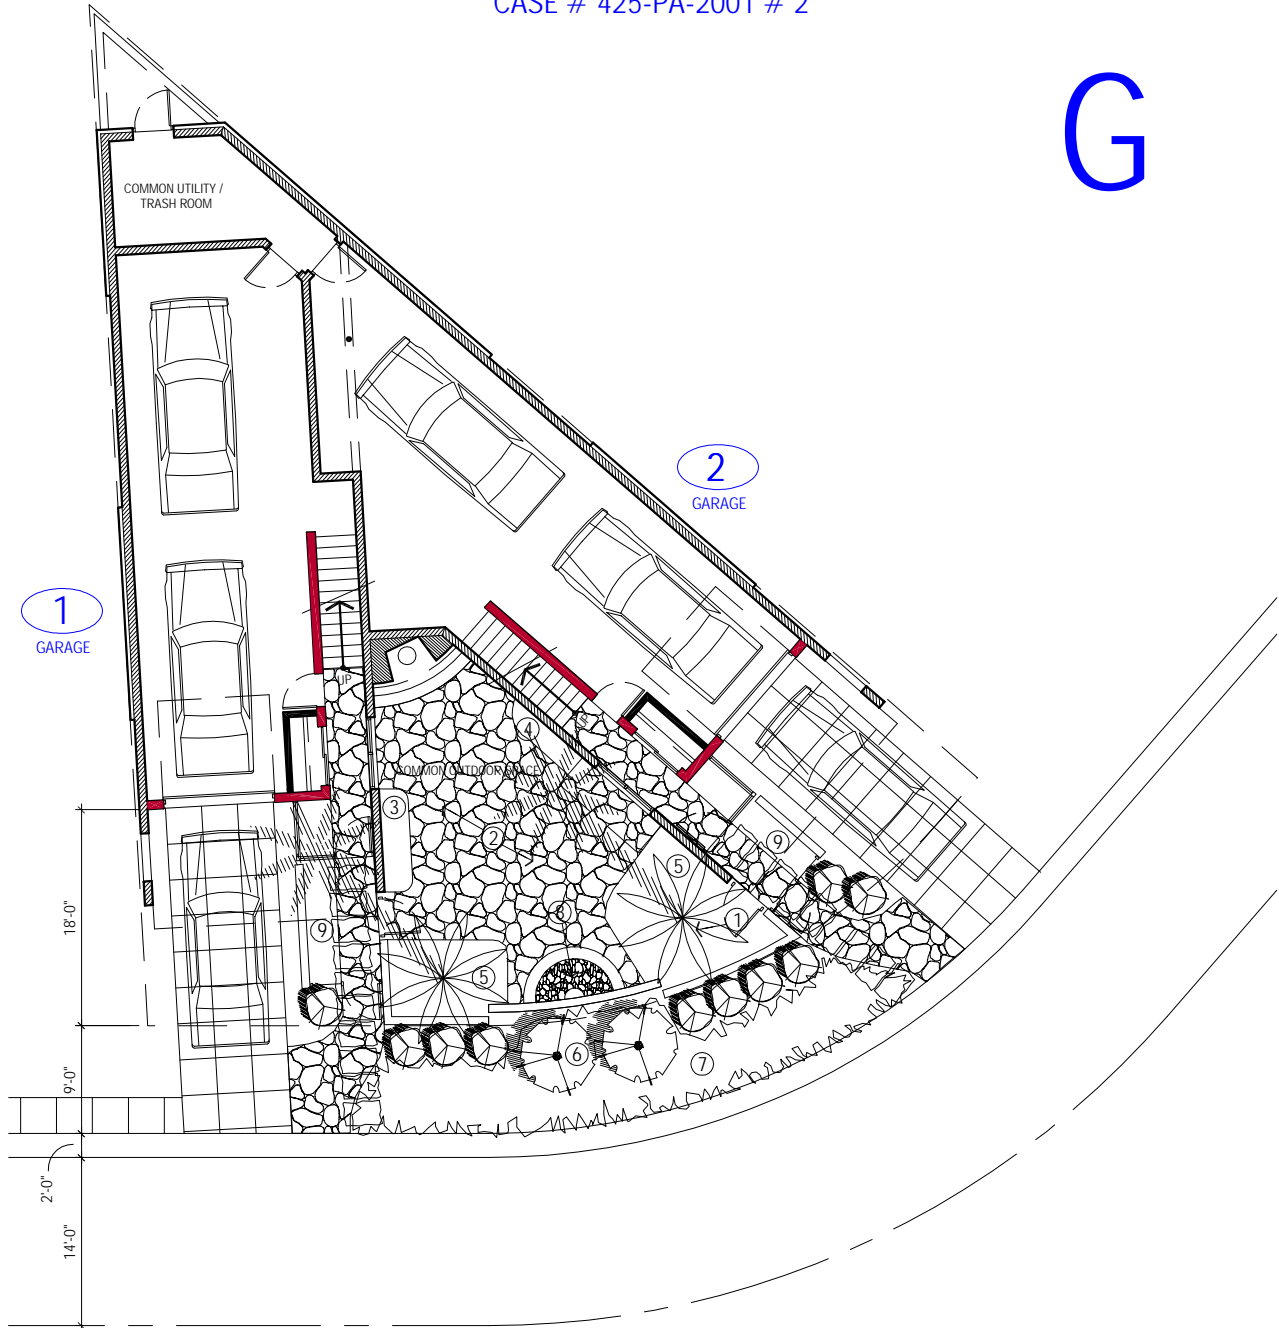

# The Residences at Woodmere Fairway

Scottsdale, AZ APN: 173-32-049A

CASE # 425-PA-2001 # 2

# G

1. Matched date palms 20' ht.
2. Ashfork cut sandstone flags on concrete base.
3. Yellow Dot groundcover, metal wall trellis and bougainvillea vine.
4. same
5. Yellow Lantana ground cover.
6. Matched multi-trunk Swan Hill olives, 42" box.
7. Shrubs: Eremophila; G.C.: White Lantana
8. Fountain with wall-sconce, submersible pump.
9. Star Jasmine groundcover.

NORTH