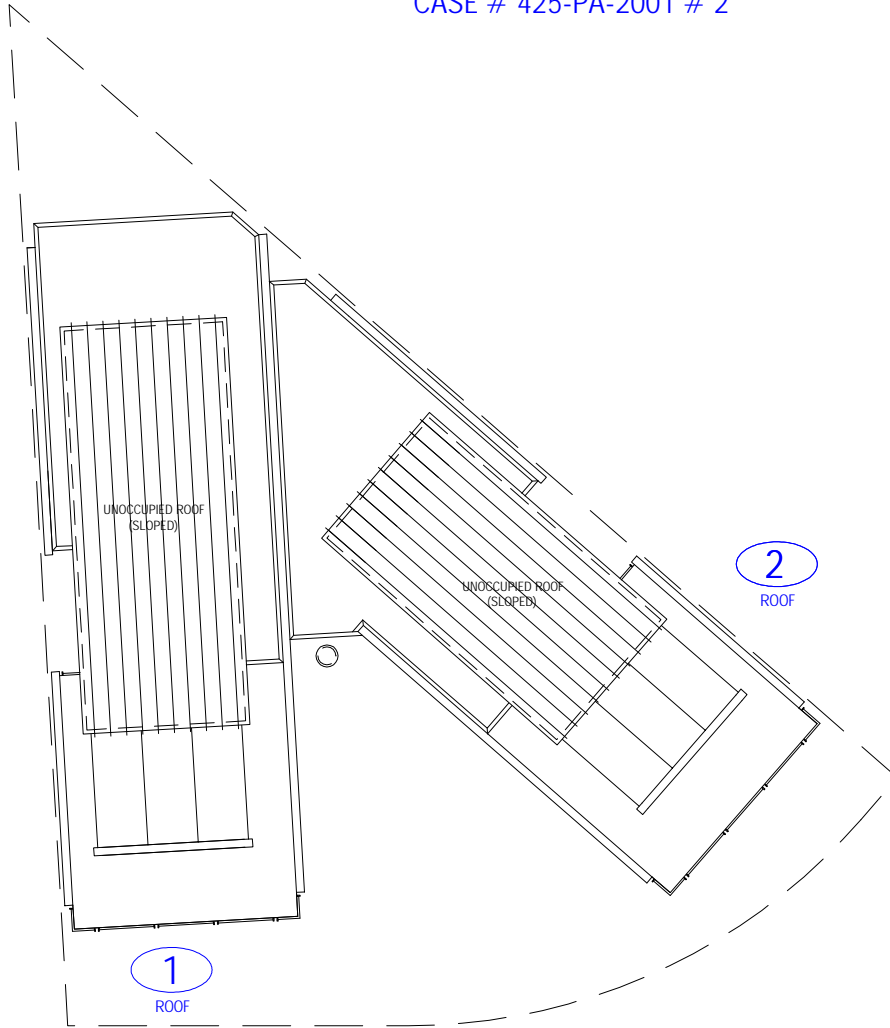

The Residences at Woodmere Fairway

Scottsdale, AZ APN: 173-32-049A

CASE # 425-PA-2001 # 2

UR

NORTH