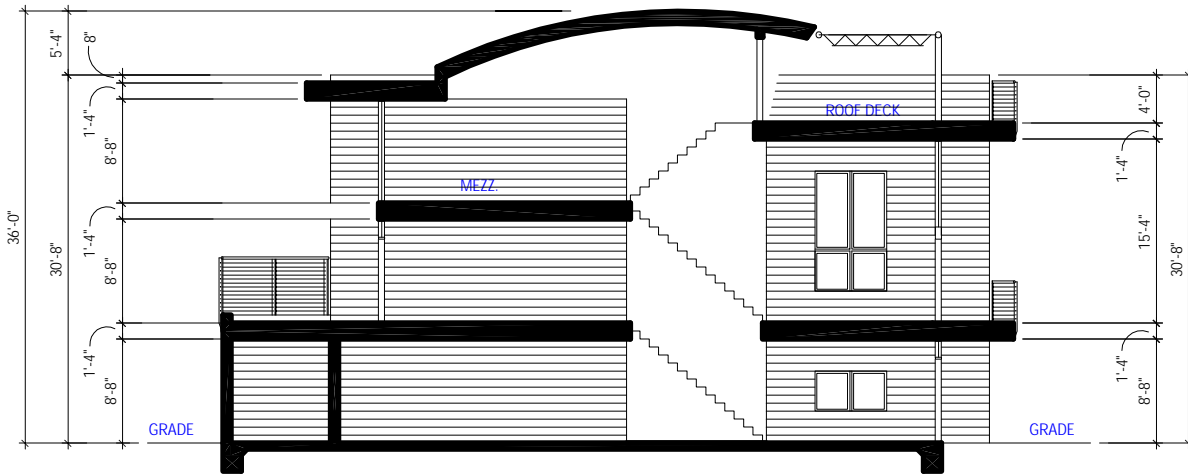

The Residences at Woodmere Fairway

Scottsdale, AZ APN: 173-32-049A

CASE # 425-PA-2001 # 2

Concept Section